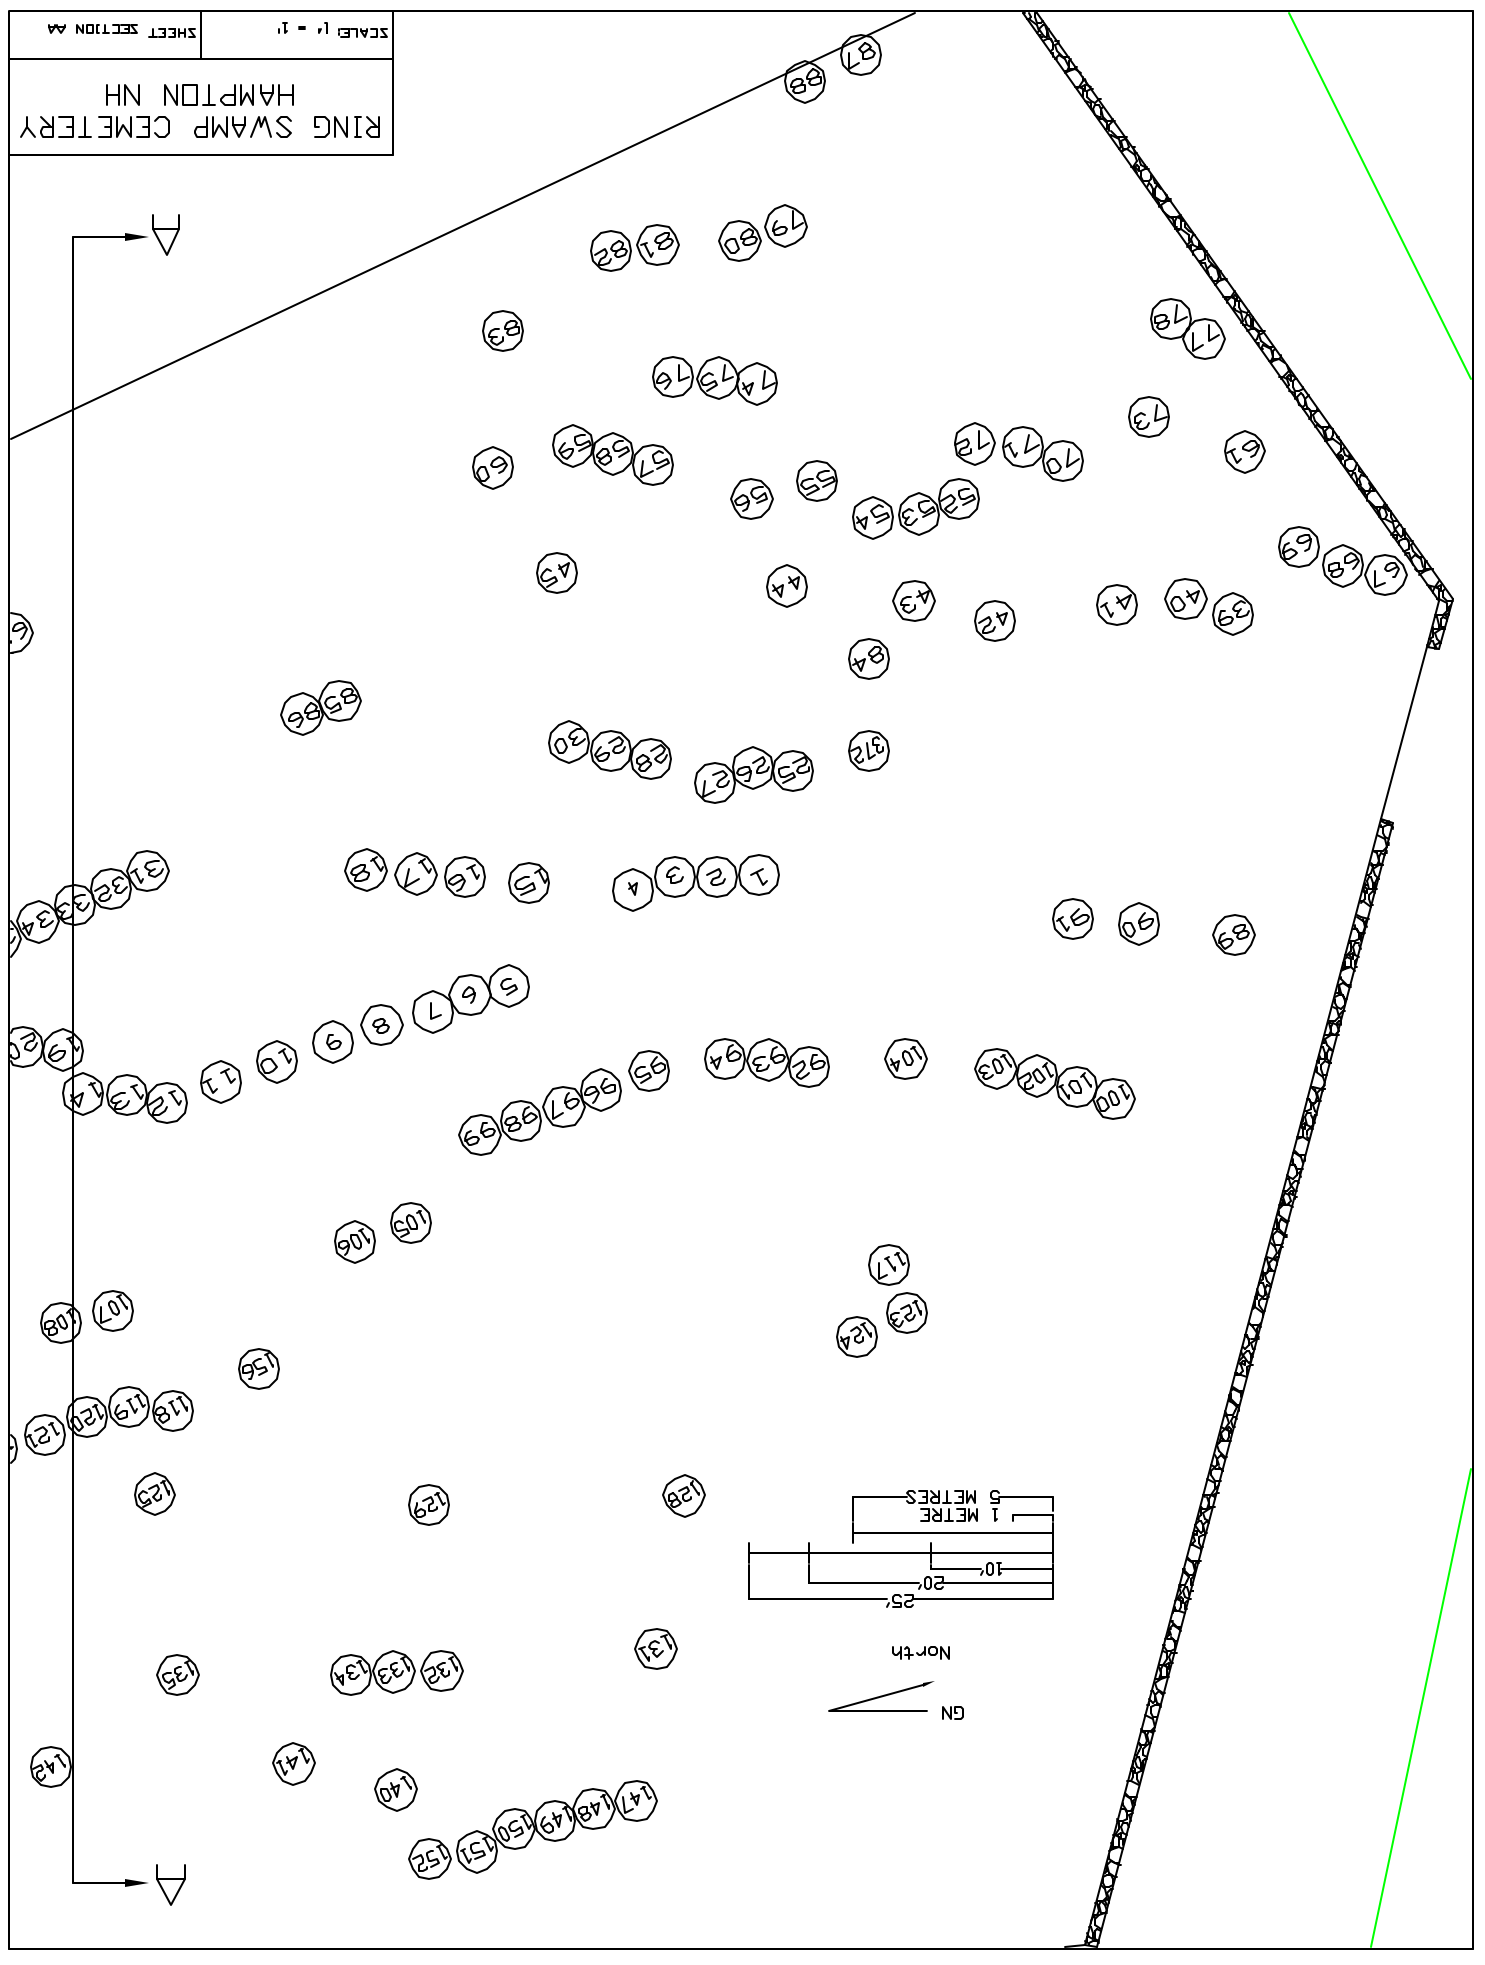

Winnacunnet High
School
Parking Lot

Winnacunnet High
School
Parking Lot

1/32" = 1'

<p>Eagle Scout Leadership Service Project Keven Buckley TRDDP 177 August 2005</p>	<p>RING SWAMP CEMETERY Hampton, NH</p>
---	---

Eagle Scout
 Leadership
 Service Project
 Keven Buckley
 TRDDP 177
 August 2005

**RING SWAMP
 CEMETERY**
 Hampton, NH

GN
 North
 1/16" = 1'

Winnacunnet High School Parking Lot

Winnacunnet High School Parking Lot

RING SWAMP CEMETERY
HAMPTON NH

SHEET SECTION BB

SCALE 1:190

B

B

North
GN