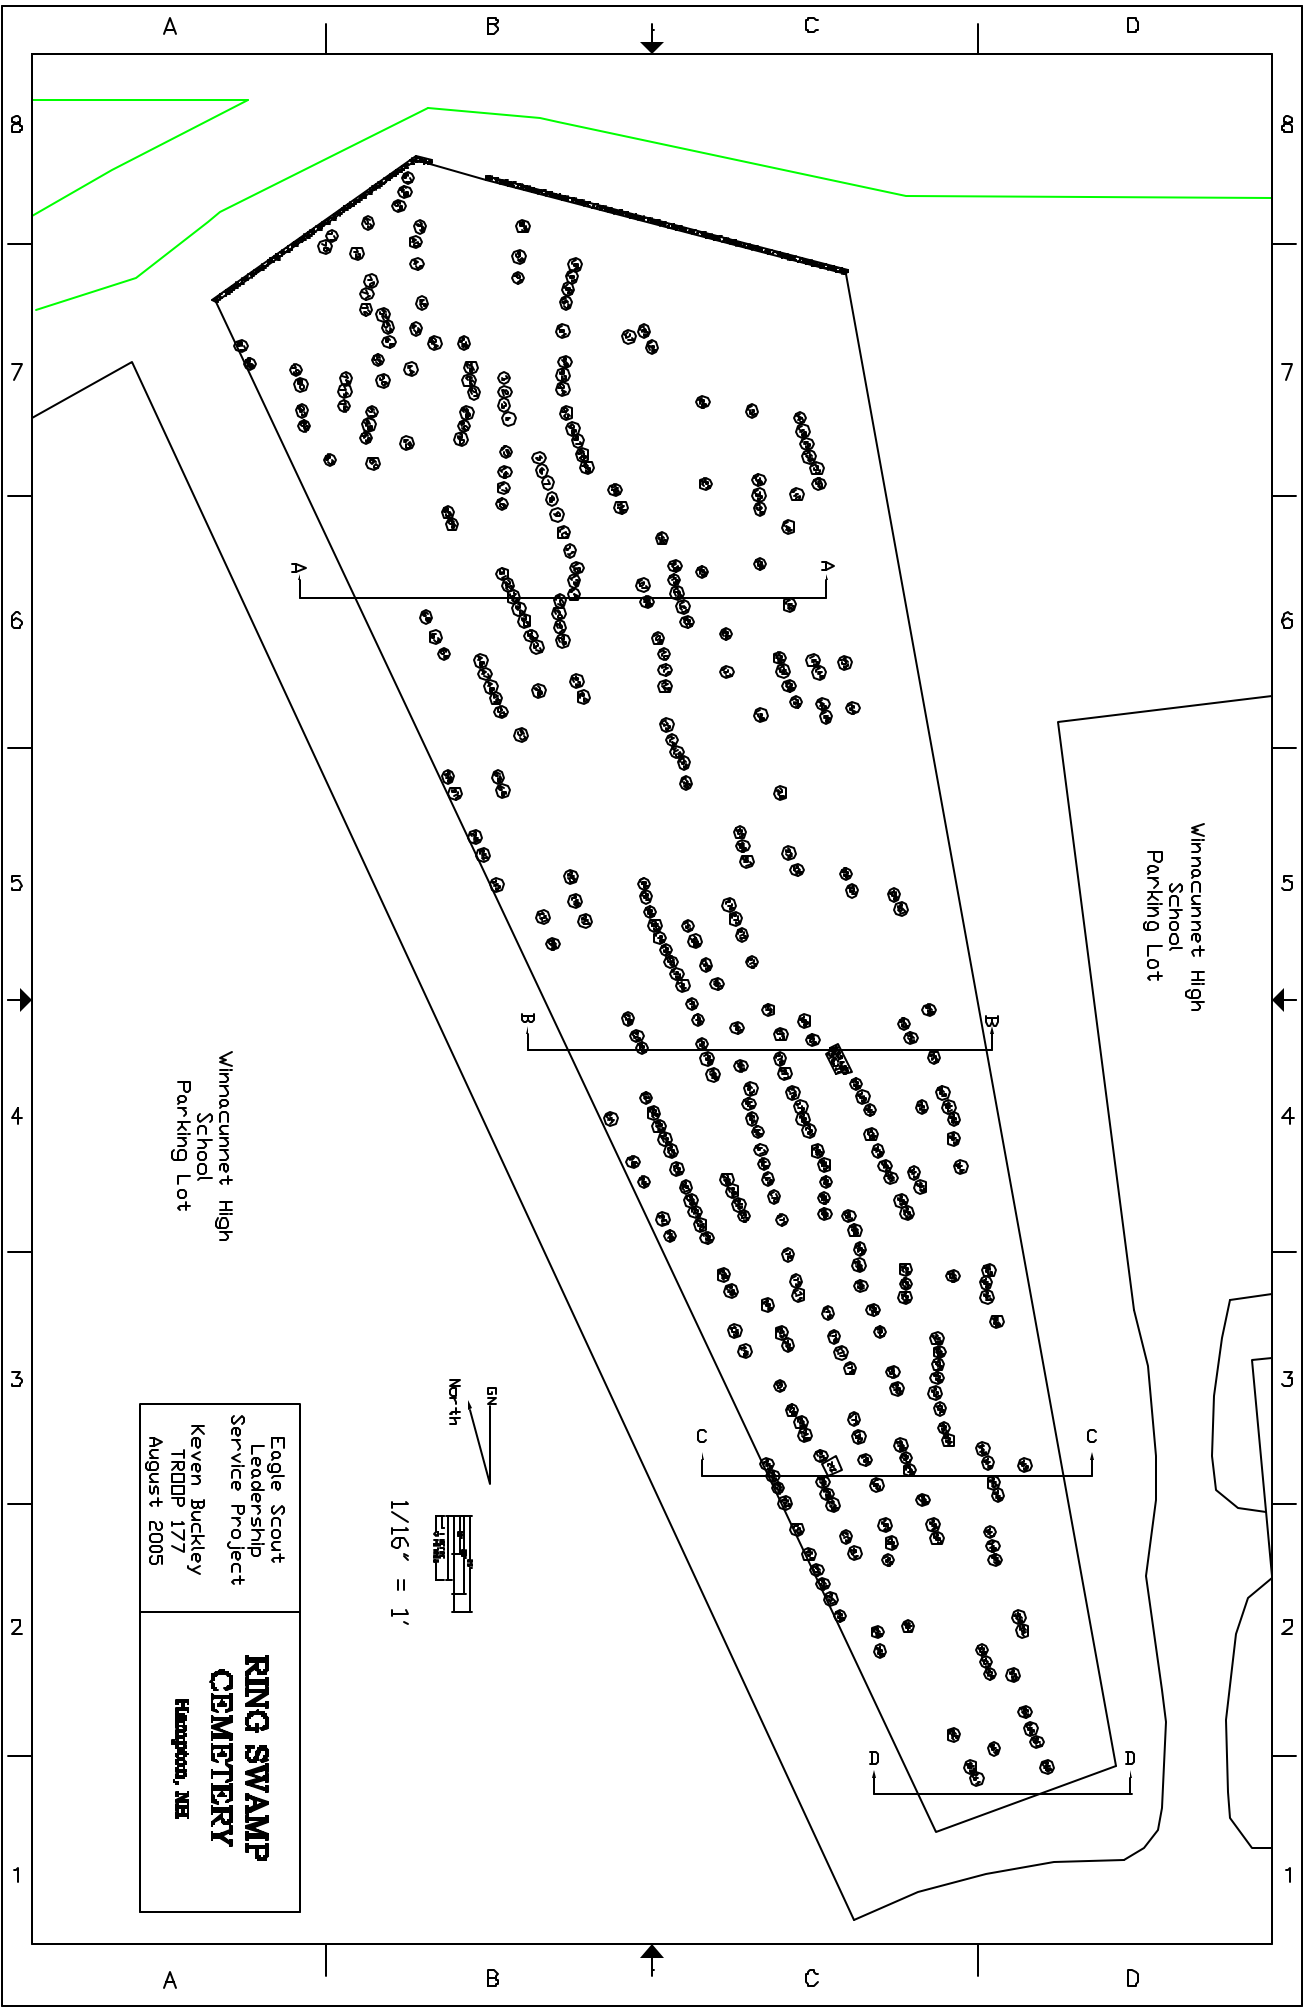

Winnacunnet High
School
Parking Lot

Winnacunnet High
School
Parking Lot

1/32" = 1'

<p>Eagle Scout Leadership Service Project Keven Buckley TRDDP 177 August 2005</p>	<p>RING SWAMP CEMETERY Hampton, NH</p>
---	---

Eagle Scout
 Leadership
 Service Project
 Keven Buckley
 TRDDP 177
 August 2005

**RING SWAMP
 CEMETERY**
 Hampton, NH

GN
 North
 1/16" = 1'

Winnacunnet High School Parking Lot

Winnacunnet High School Parking Lot

RING SWAMP CEMETERY
HAMPTON NH

SHEET SECTION BB

SCALE 1:190

B

B

North
GN