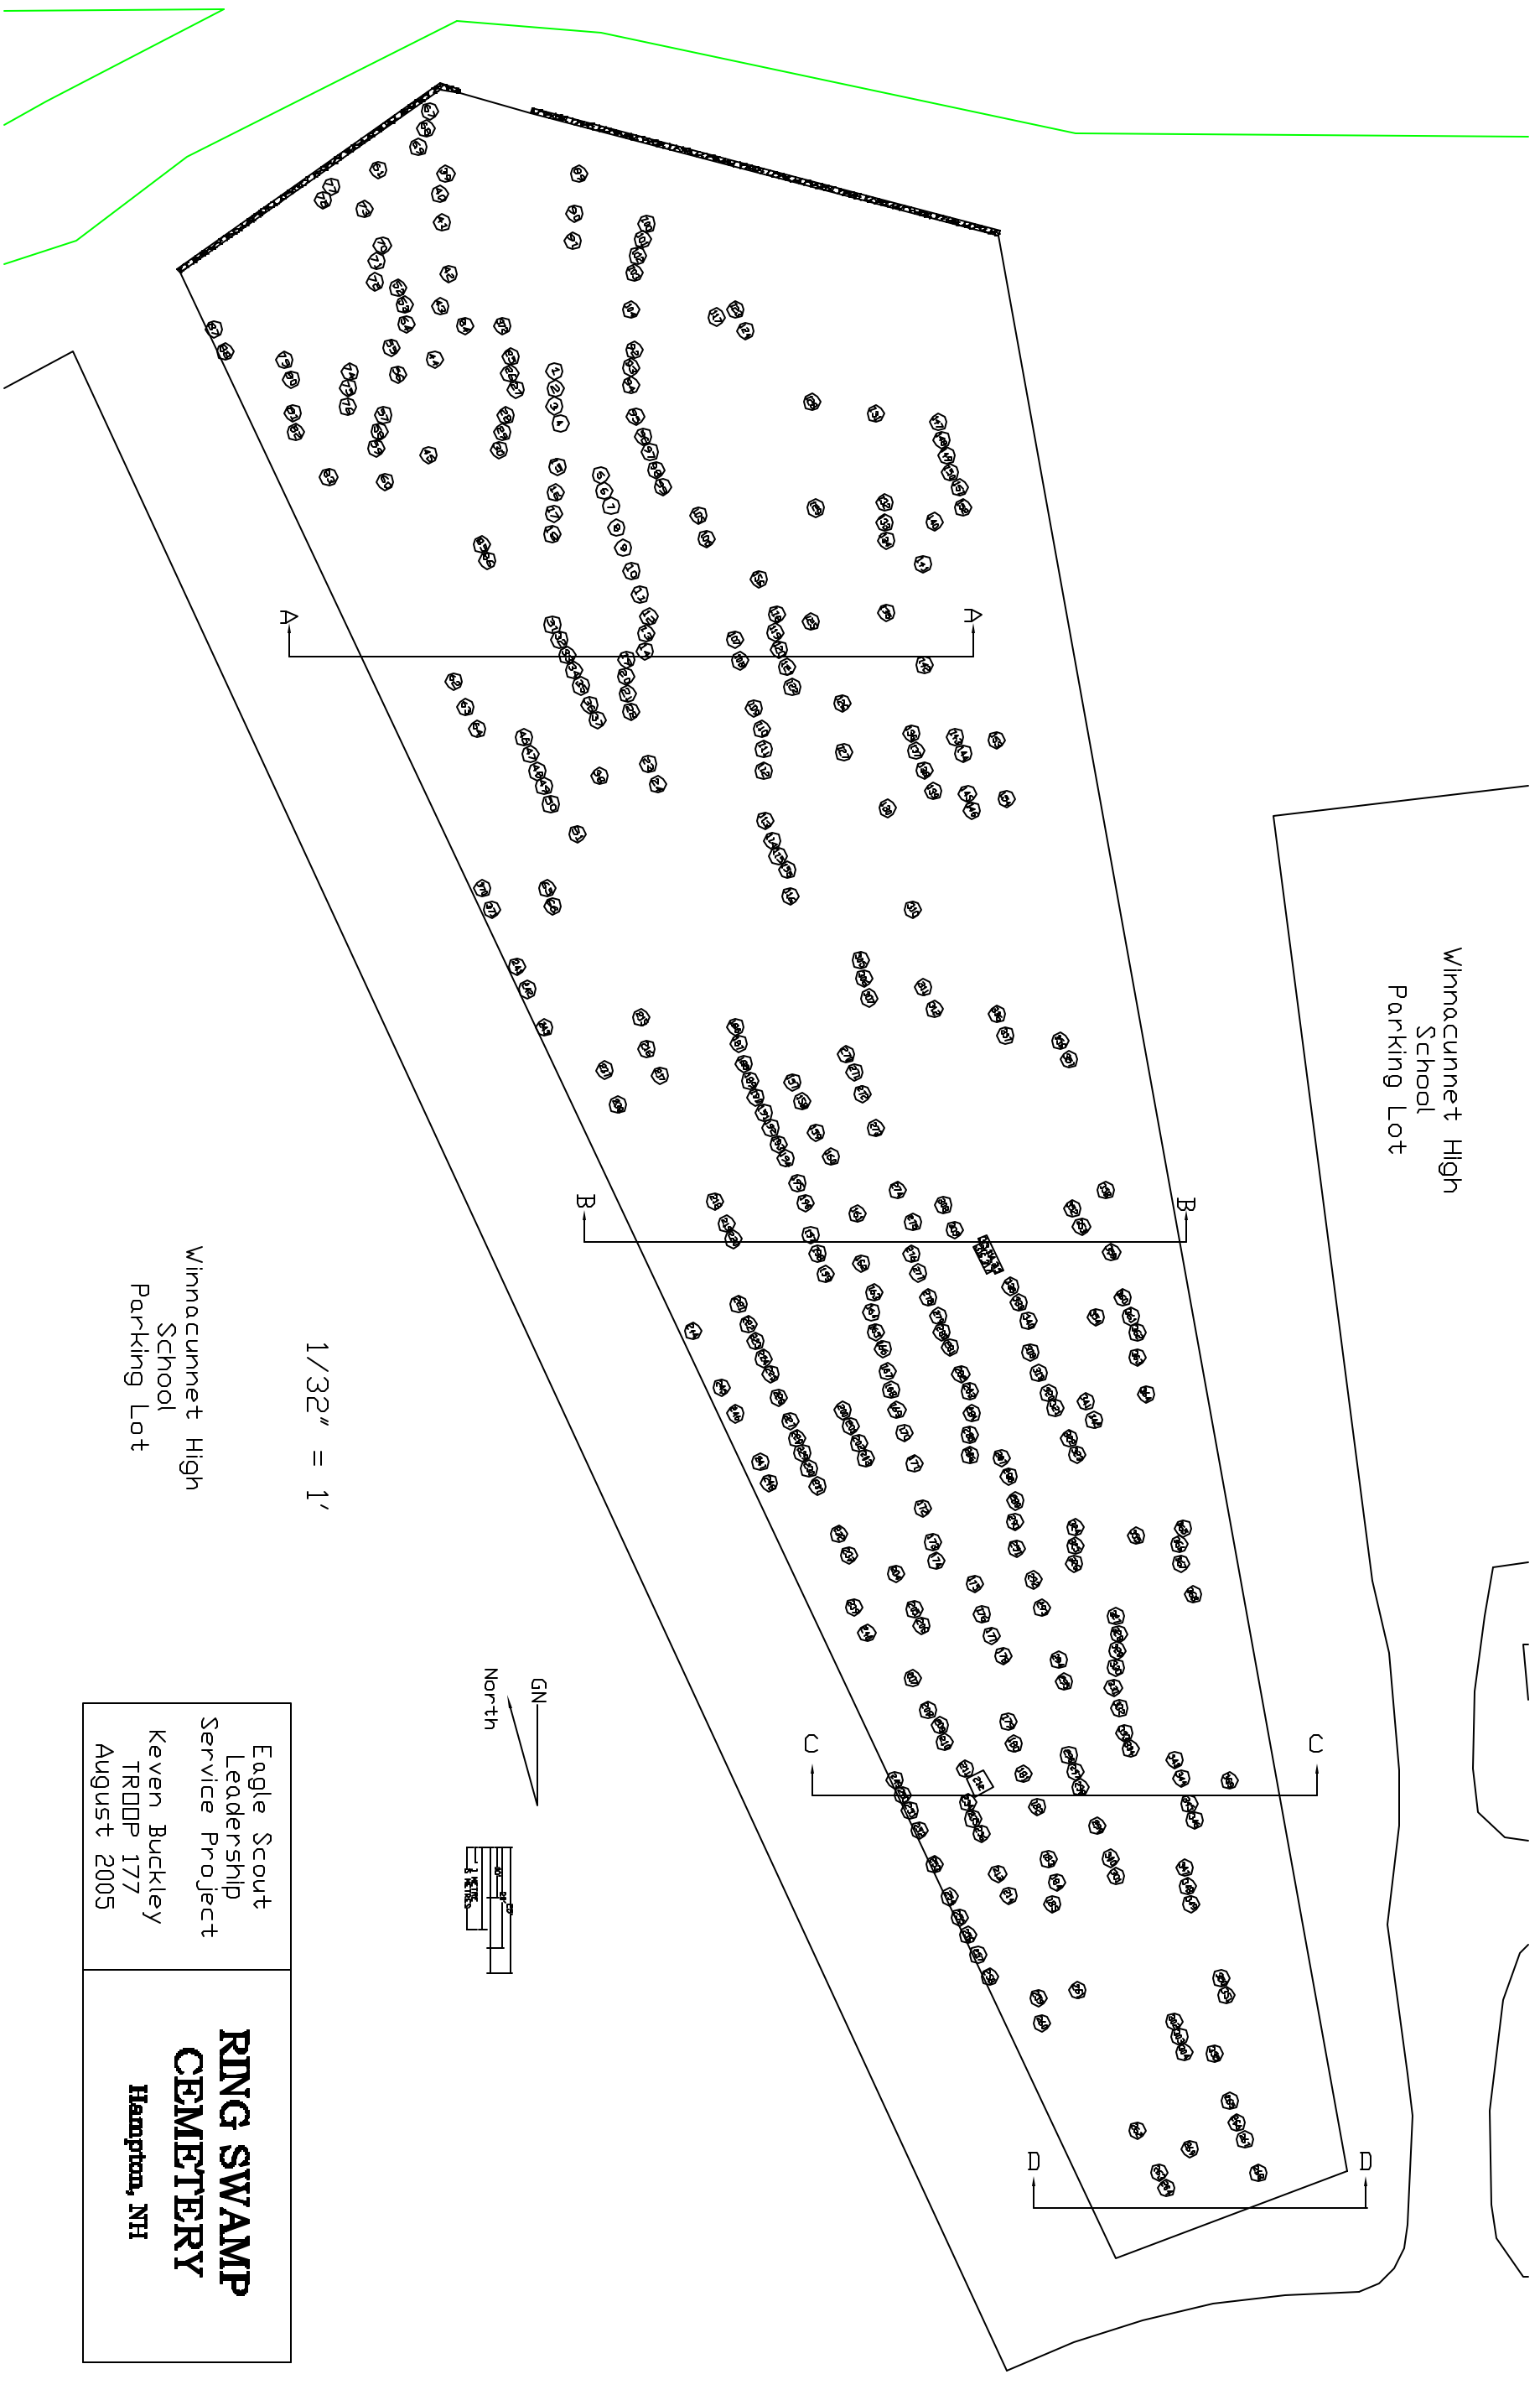

Winnacunnet High
School
Parking Lot

Winnacunnet High
School
Parking Lot

1/32" = 1'

<p>Eagle Scout Leadership Service Project Keven Buckley TRDDP 177 August 2005</p>	<p>RING SWAMP CEMETERY Hampton, NH</p>
---	---

Eagle Scout
 Leadership
 Service Project
 Keven Buckley
 TRDDP 177
 August 2005

**RING SWAMP
 CEMETERY**
 Hampton, NH

GN
 North
 1/16" = 1'

Winnacunnet High School Parking Lot

Winnacunnet High School Parking Lot

RING SWAMP CEMETERY
HAMPTON NH

SHEET SECTION BB

SCALE 1:190

B

B

North
GN