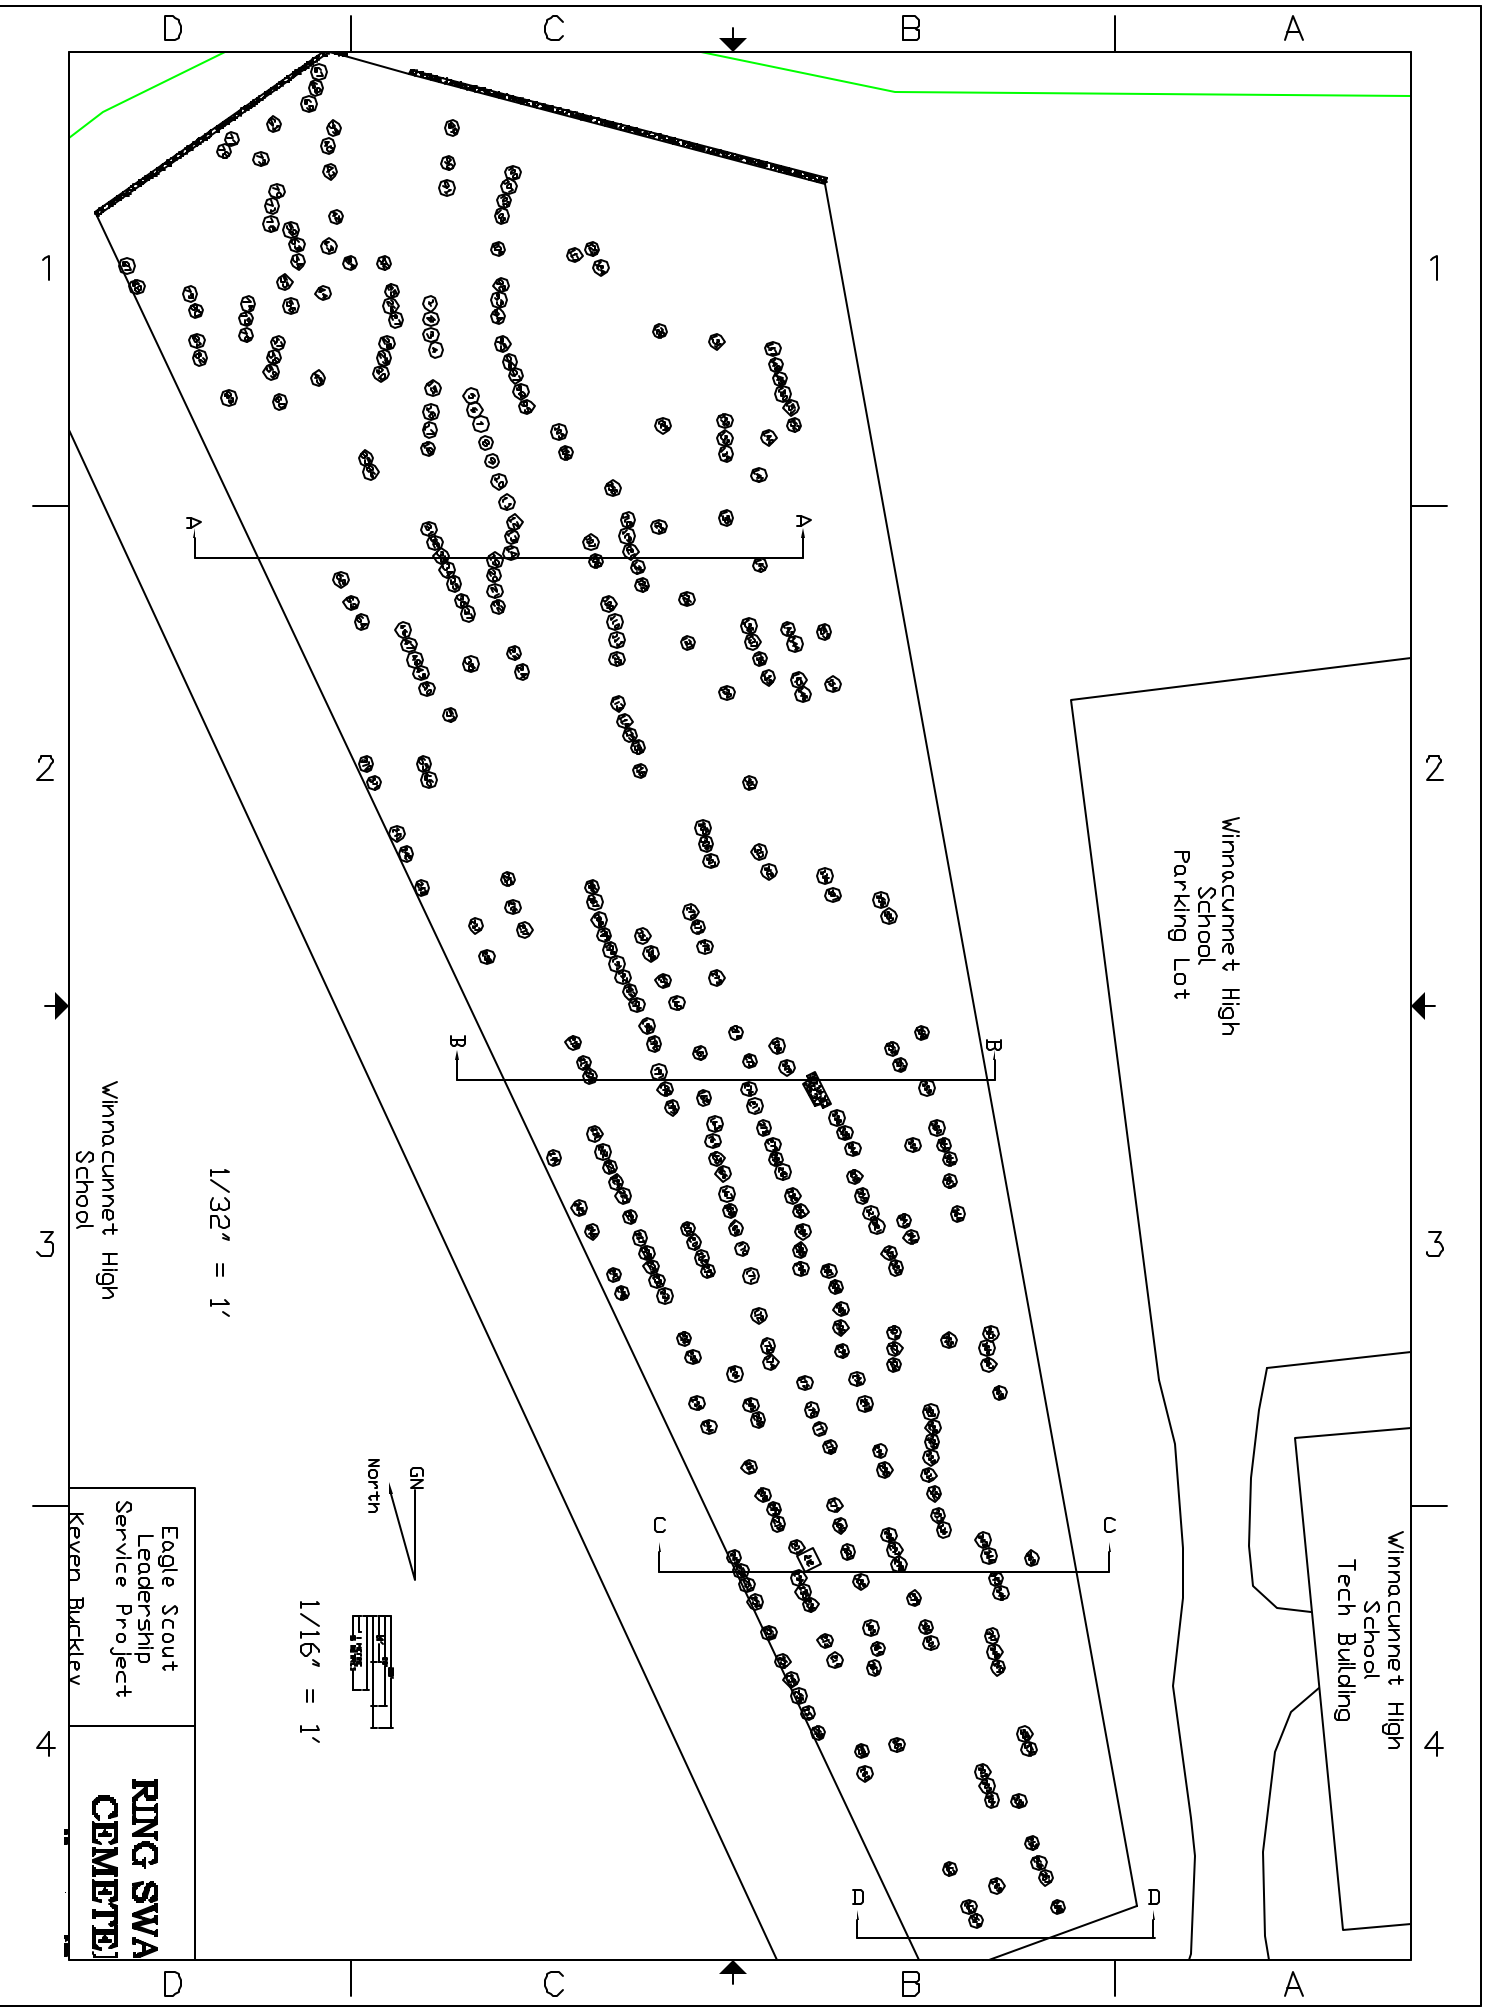

Winnacunnet High
School
Parking Lot

Winnacunnet High
School
Parking Lot

1/32" = 1'

<p>Eagle Scout Leadership Service Project Keven Buckley TRDDP 177 August 2005</p>	<p>RING SWAMP CEMETERY Hampton, NH</p>
---	---

Eagle Scout
 Leadership
 Service Project
 Keven Buckley
 TRDDP 177
 August 2005

**RING SWAMP
 CEMETERY**
 Hampton, NH

GN
 North
 1/16" = 1'

Winnacunnet High School Parking Lot

Winnacunnet High School Parking Lot

RING SWAMP CEMETERY
HAMPTON NH

SHEET SECTION BB

SCALE 1:190

B

B

North
GN